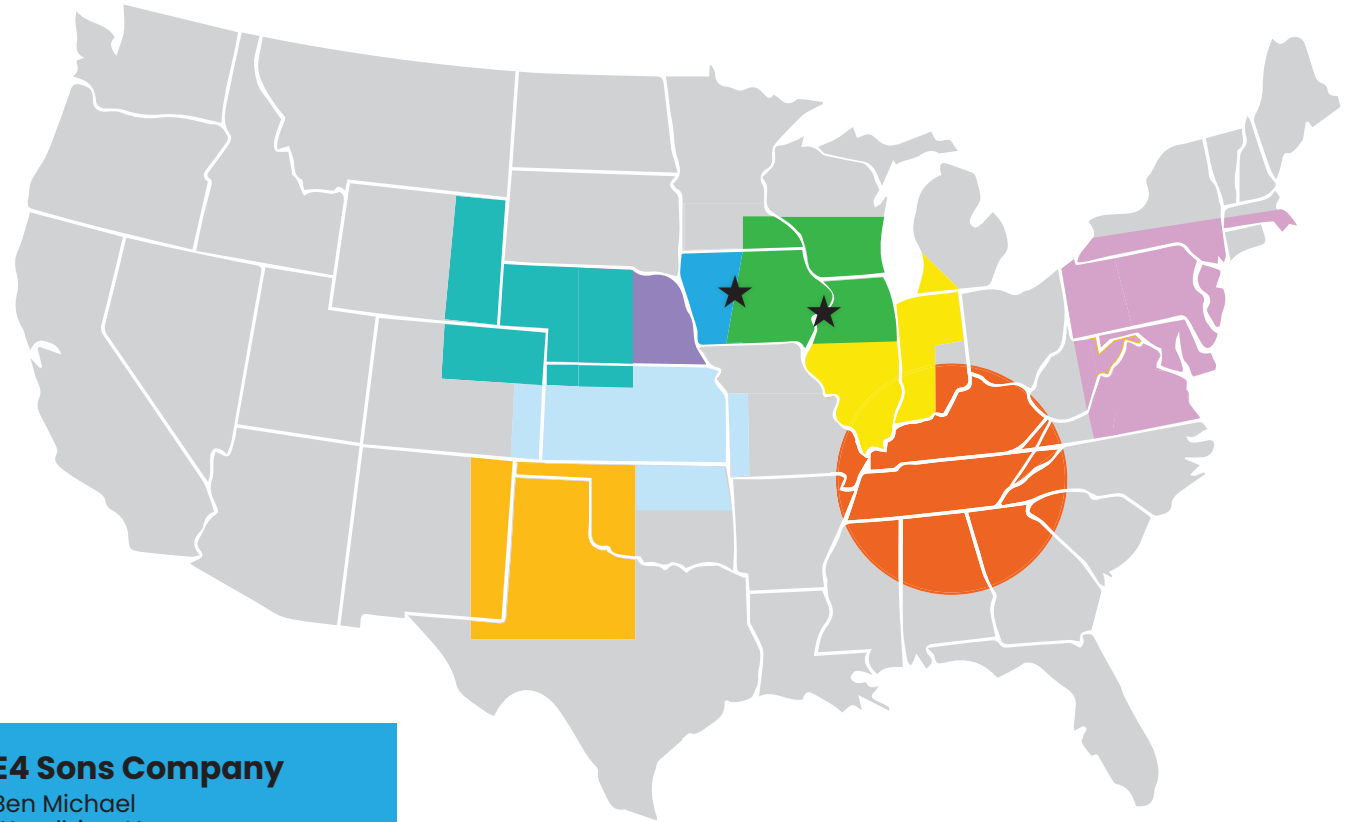

★ Near-Factory Installation option available for John Deere dealers at Moline, Illinois and Paton, Iowa locations

Installation Services

Installer territories are not exclusive. Installers will travel to other territories to complete installations as necessary to satisfy customers. Install boundaries are approximate. When in question consult with the installer.

RiteRate Ag Systems

Shawn Bigham
Imperial, NE
308.883.2086
riterate@live.com

Northwest Setup

Terry Britt & Kyle Domsch
Atwood, KS
785.626.0860
terrybritt61@yahoo.com

Atwood Install

Atwood, KS
303.514.4253
atwoodinstallers@surepointag.com

Faith Driven Diesel & Repair

Cody Crawford
Hurlock, MD
443-786-0909