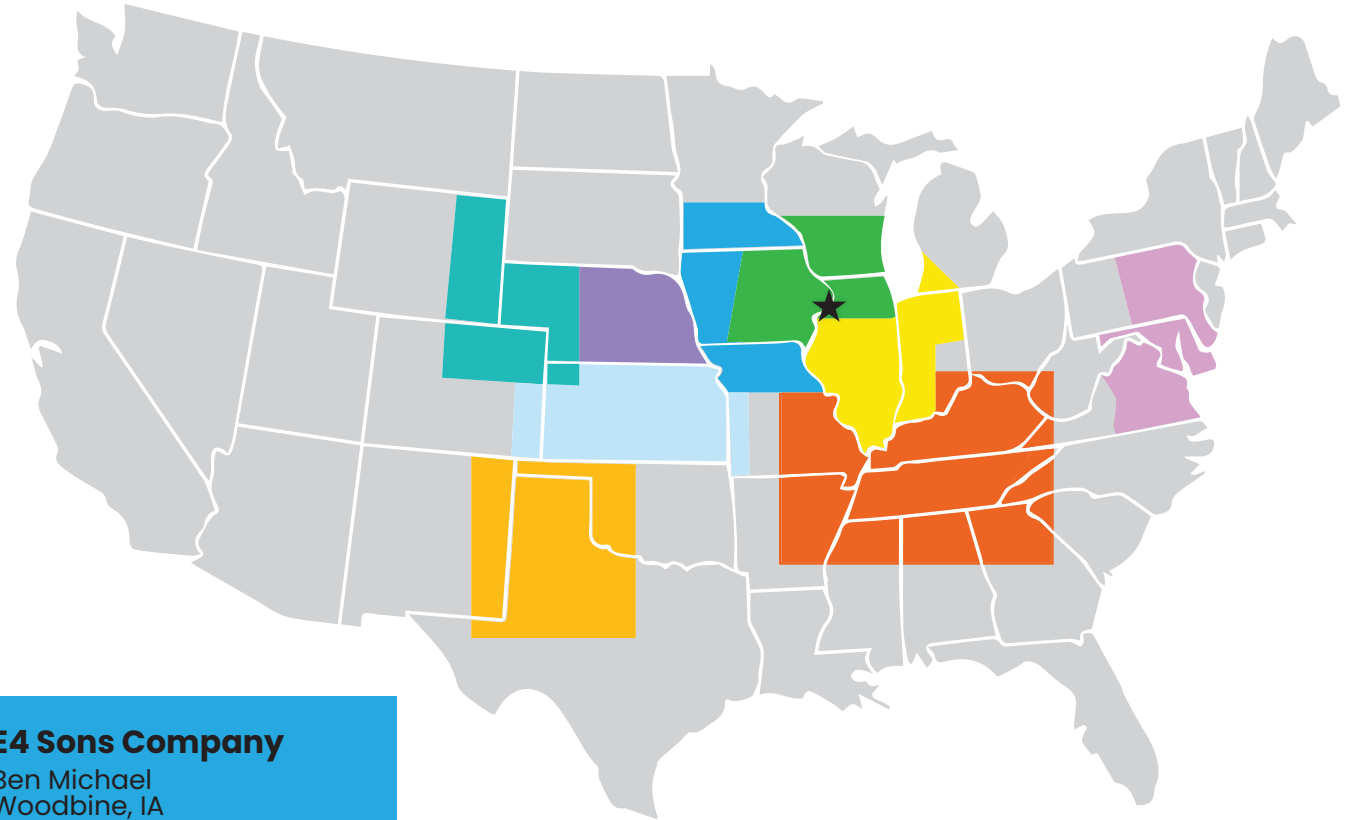

★ Near-Factory Installation option now available in Moline, Illinois. (John Deere headquarters.)

Installer Map

Installer territories are not exclusive. Installers will travel to other territories to complete installations as necessary to satisfy customers. Install boundaries are approximate. When in question consult with installer.

RiteRate Ag Systems

Shawn Bigham
Imperial, NE
308.883.2086
riterate@live.com

Northwest Setup

Terry Britt & Kyle Domsch
Atwood, KS
785.626.0860
terrybritt61@yahoo.com

Doug Montgomery

Atwood, KS
303.514.4253
dmontgomery@surepointag.com